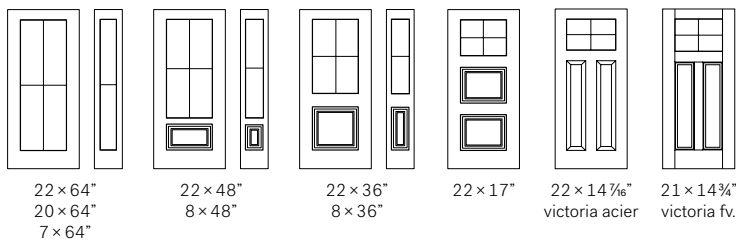

Carrelages

Types de carrelage

CAAL, CAFA, CARA, ou CAGY

Configurations sur mesure

Plusieurs configurations sur mesure sont disponibles sur demande

Carrelage Champêtre

22 × 64"
20 × 64"
7 × 64"

22 × 48"
8 × 48"

22 × 36"
8 × 36"

Haut de fenêtre division 3 carreaux

22 × 64"
20 × 64"
7 × 64"

22 × 48"
8 × 48"

22 × 36"
8 × 36"

Carrelage Distinction

13 1/2 × 79"

14 × 64"

22 × 64"
20 × 64"
7 × 64"

22 × 64"
20 × 64"

22 × 80"
20 × 80"

22 × 48"
8 × 48"

22 × 36"
20 × 36"
8 × 36"

22 × 17"

22 × 14 7/16"
victoria acier
21 × 14 3/4"
victoria fv.

22 × 9"
murano

21 1/2 × 9 3/4"
demi-lune

Carrelage Classique

22 × 64"
20 × 64"
7 × 64"

22 × 48"
8 × 48"

22 × 36"
8 × 36"

22 × 17"

22 × 14 7/16"
victoria acier

21 × 14 3/4"
victoria fv.

Panorama

22 × 64"
7 × 64"

22 × 48"
8 × 48"

Carrelage Contour

22 × 64"
20 × 64"
7 × 64"

22 × 48"
8 × 48"

22 × 36"
8 × 36"

22 × 17"

22 × 14 7/16"
victoria acier

21 × 14 3/4"
victoria fv.

Types de carrelage

CAAL

CAFA

CARA

CAGY

Option de couleur pour CAFA & CAAL