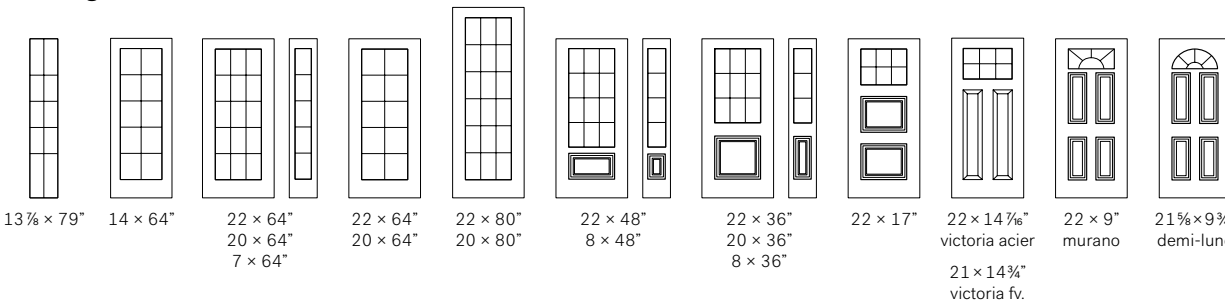

Carrelage Distinction

13 1/2 × 79"

14 × 64"

22 × 64"
20 × 64"
7 × 64"

22 × 64"
20 × 64"

22 × 80"
20 × 80"

22 × 48"
8 × 48"

22 × 36"
20 × 36"
8 × 36"

22 × 17"

22 × 14 7/16"
victoria acier
21 × 14 3/4"
victoria fv.

22 × 9"
murano

21 1/2 × 9 3/4"
demi-lune

Carrelage Classique