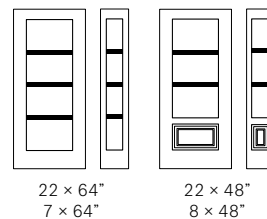

Carrelages

Types de carrelage

CAAL, CAFA, CARA, ou CAGY

Configurations sur mesure

Plusieurs configurations sur mesure sont disponibles sur demande

Carrelage Champêtre

22 × 64"
20 × 64"
7 × 64"

22 × 48"
8 × 48"

22 × 36"
8 × 36"

Haut de fenêtre division 3 carreaux

22 × 64"
20 × 64"
7 × 64"

22 × 48"
8 × 48"

22 × 36"
8 × 36"

Carrelage Distinction

13 1/2 × 79"

14 × 64"

22 × 64"
20 × 64"
7 × 64"

22 × 64"
20 × 64"

22 × 80"
20 × 80"

22 × 48"
8 × 48"

22 × 36"
20 × 36"
8 × 36"

22 × 17"

22 × 14 7/16"
victoria acier
21 × 14 3/4"
victoria fv.

22 × 9"
murano

21 1/2 × 9 3/4"
demi-lune

Carrelage Classique

22 × 64"
20 × 64"
7 × 64"

22 × 48"
8 × 48"

22 × 36"
8 × 36"

22 × 17"

22 × 14 7/16"
victoria acier

21 × 14 3/4"
victoria fv.

Panorama

22 × 64"
7 × 64"

22 × 48"
8 × 48"

Carrelage Contour

22 × 64"
20 × 64"
7 × 64"

22 × 48"
8 × 48"

22 × 36"
8 × 36"

22 × 17"

22 × 14 7/16"
victoria acier

21 × 14 3/4"
victoria fv.

Types de carrelage

CAAL

CAFA

CARA

CAGY

Option de couleur pour CAFA & CAAL