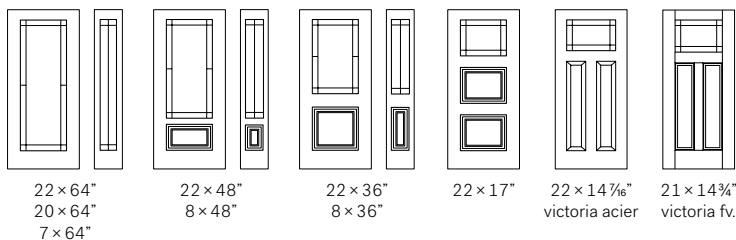

Carrelage Contour