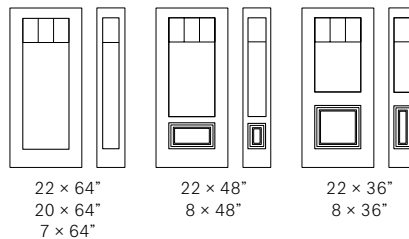

Haut de fenêtre division 3 carreaux