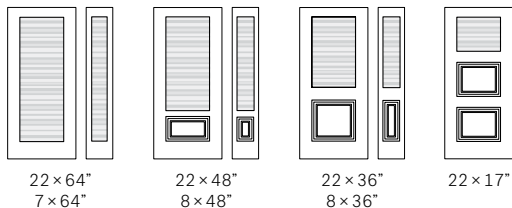

22 × 64"
7 × 64"

22 × 48"
8 × 48"

22 × 36"
8 × 36"

22 × 17"

Mystique

Ce modèle affiche le savoir-faire des artistes verriers. La sélection de verres texturés qui le compose font place au médaillon central qui par la sophistication de son montage tout en verre clair biseauté agit comme accent principale.

Vitrail

¹ Verre Granite ² Verre Glue Chip

³ Verre clair biseauté

Baguette: Zinc (représenté) ou Laiton

Cadre: Pré-finissable ou NovaPVC